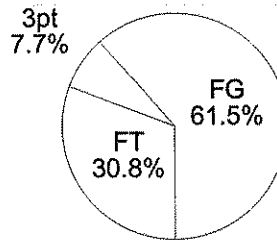

Shot Summary	M/A	%	PTS
3Pt FG	1/2	50.0%	3
2Pt FG	12/39	30.8%	24
Layups - L	0/0	0.0%	0
Layups - R	1/1	100.0%	2
Dunks	0/0	0.0%	0
Putbacks	3/5	60.0%	6
Overall Shooting	13/41	31.7%	27
Free Throws	12/19	63.2%	12
Total Points			39

Scoring Distribution